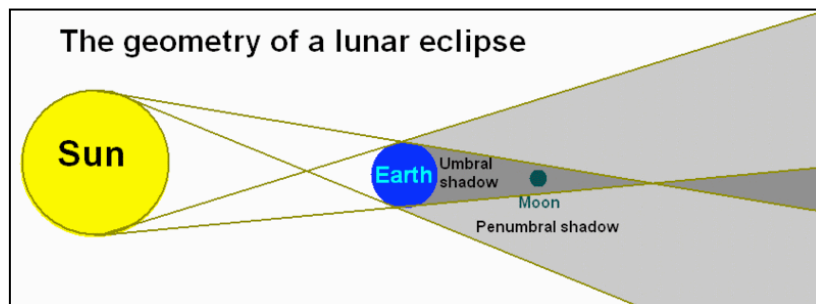

## New Moon vs. Eclipses

Name \_\_\_\_\_

Date \_\_\_\_\_

Period \_\_\_\_\_

1. During a **solar** eclipse, the moon is also in a new moon phase. How is a solar eclipse different than a regular new moon?

---

---

---

2. During a **lunar** eclipse, the moon cannot be seen from Earth. How is this different than a new moon?

---

---

---

HINTS for a complete answer are on the back →

**How is a SOLAR eclipse different than a regular new moon?**